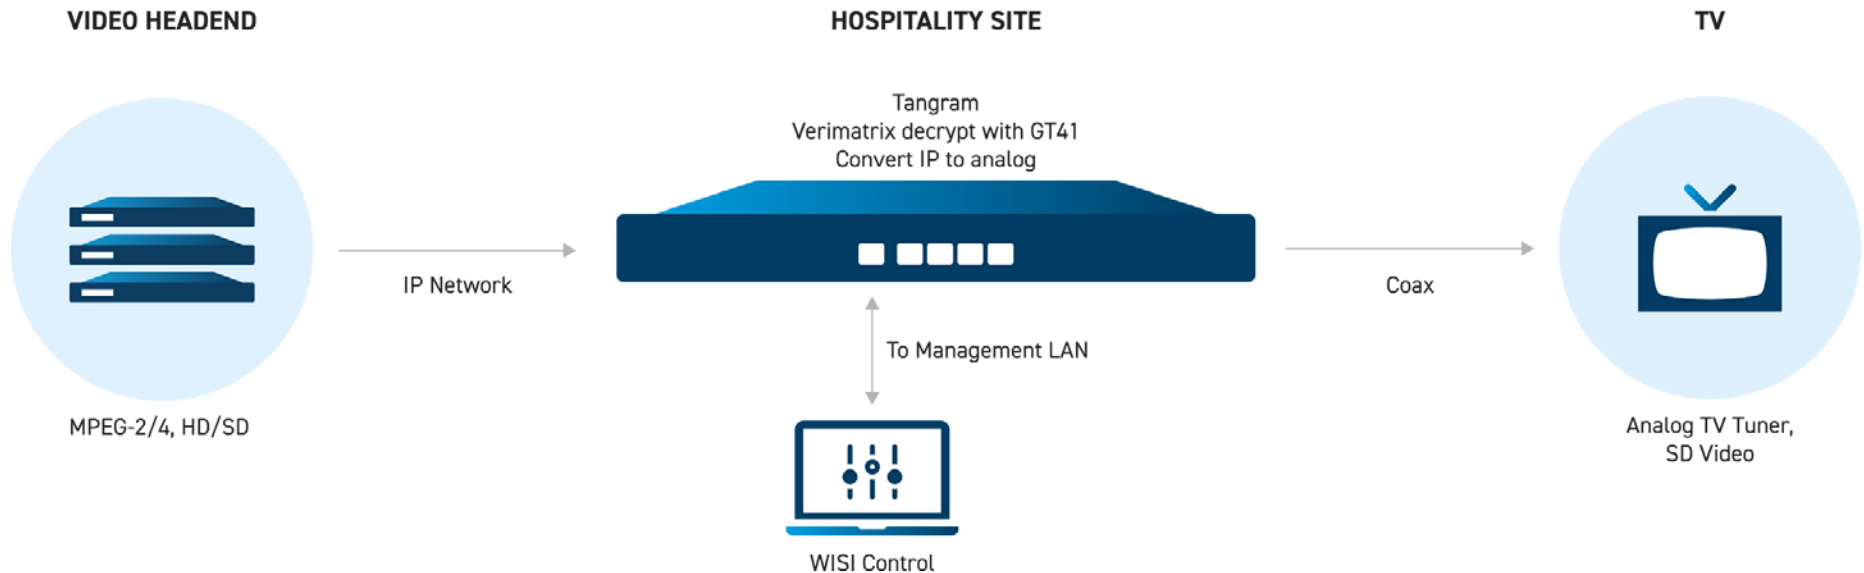

Generate New Revenue with Hospitality and Bulk Accounts

Up to 6 IP Inputs or Outputs per Module • Support for MPEG-2 and MPEG-4 SPTS and MPTS
Pro:Idiom, DVB CSA Simulcrypt, Verimatrix Decryption and Encryption Options • User-Friendly PSIP Management