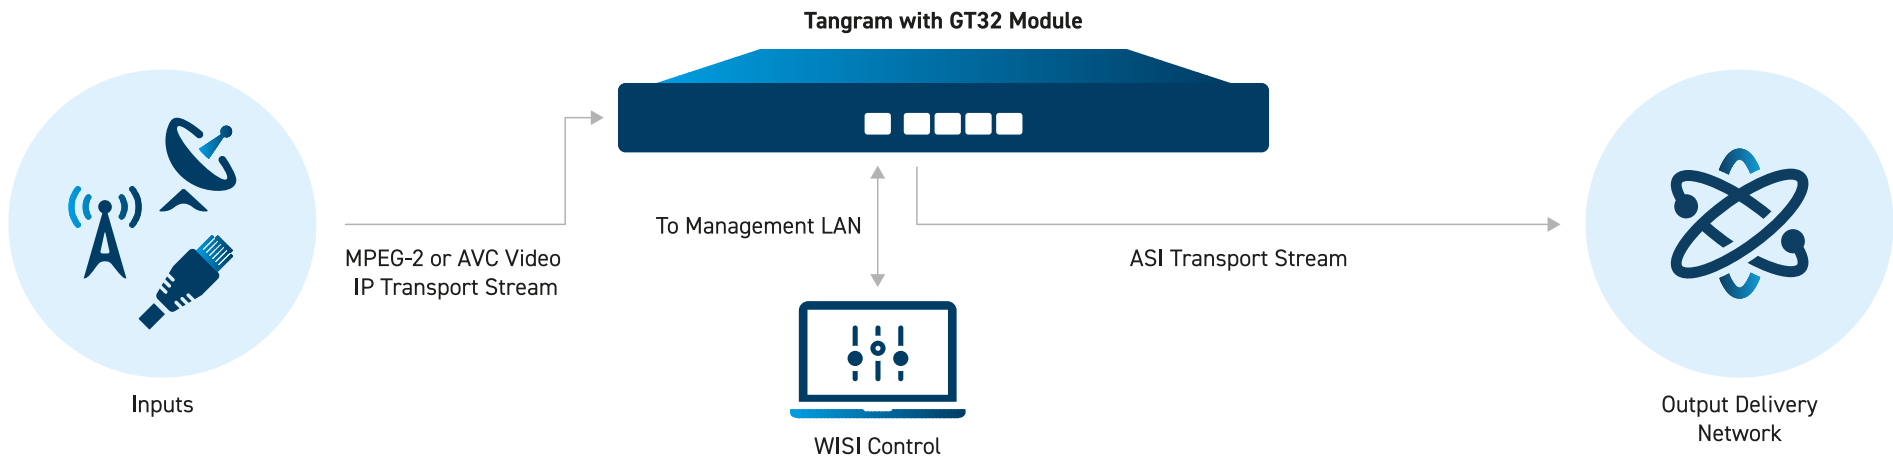

High-Density ASI to IP Bidirectional Gateway

Up to 4 ASI Inputs or Outputs per Module • Support for MPEG-2 and MPEG-4 SPTS and MPTS • Demux and Passthrough

ASI Output Diagram

Looking for a Specific Solution?

[TALK TO OUR TECH EXPERTS >](#)

www.incanetworks.com/contact-our-technical-expert/

Interested In More In-Depth Product Knowledge?

[REQUEST A PRODUCT DEMO >](#)

www.incanetworks.com/request-product-demo/

Want a Customized Quote?

[CONTACT SALES TEAM >](#)

sales.na@incanetworks.com • +1-604-998-4665