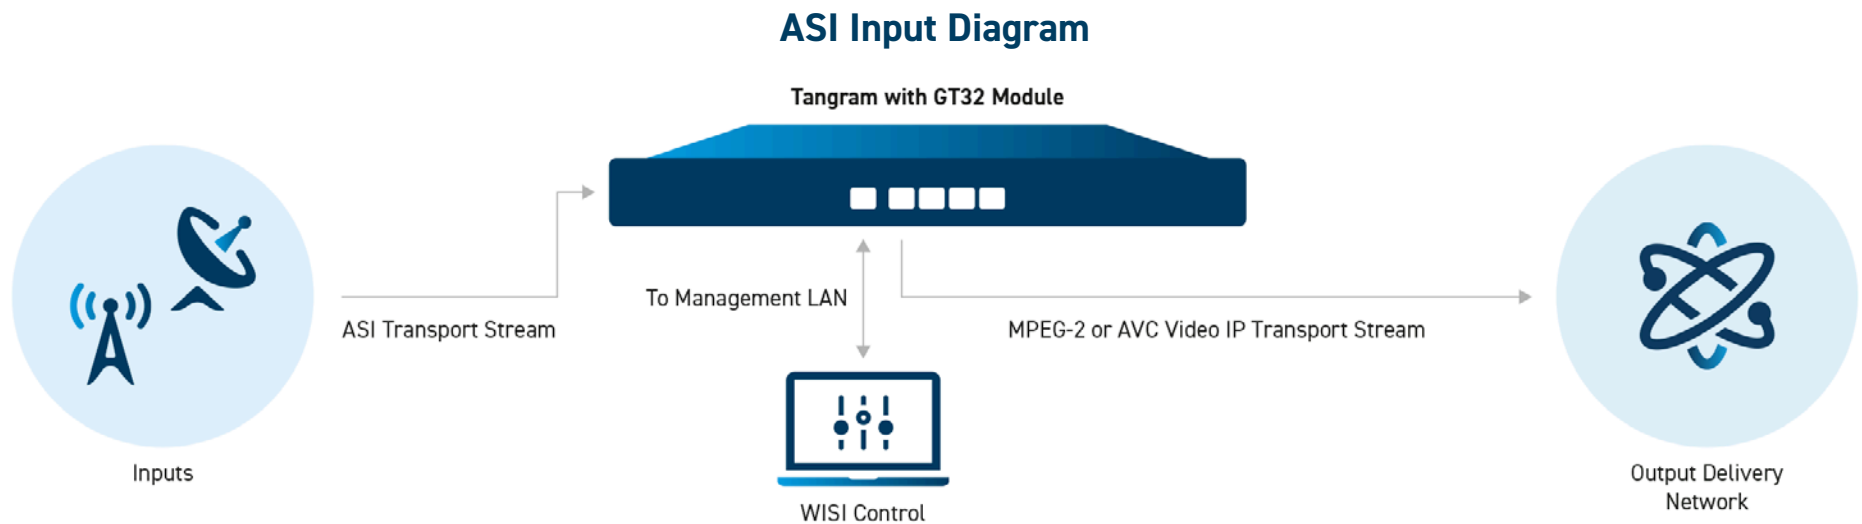

## High-Density ASI to IP Bidirectional Gateway

Up to 4 ASI Inputs or Outputs per Module • Support for MPEG-2 and MPEG-4 SPTS and MPTS • Demux and Passthrough

**Looking for a Specific Solution?**

[TALK TO OUR TECH EXPERTS >](#)