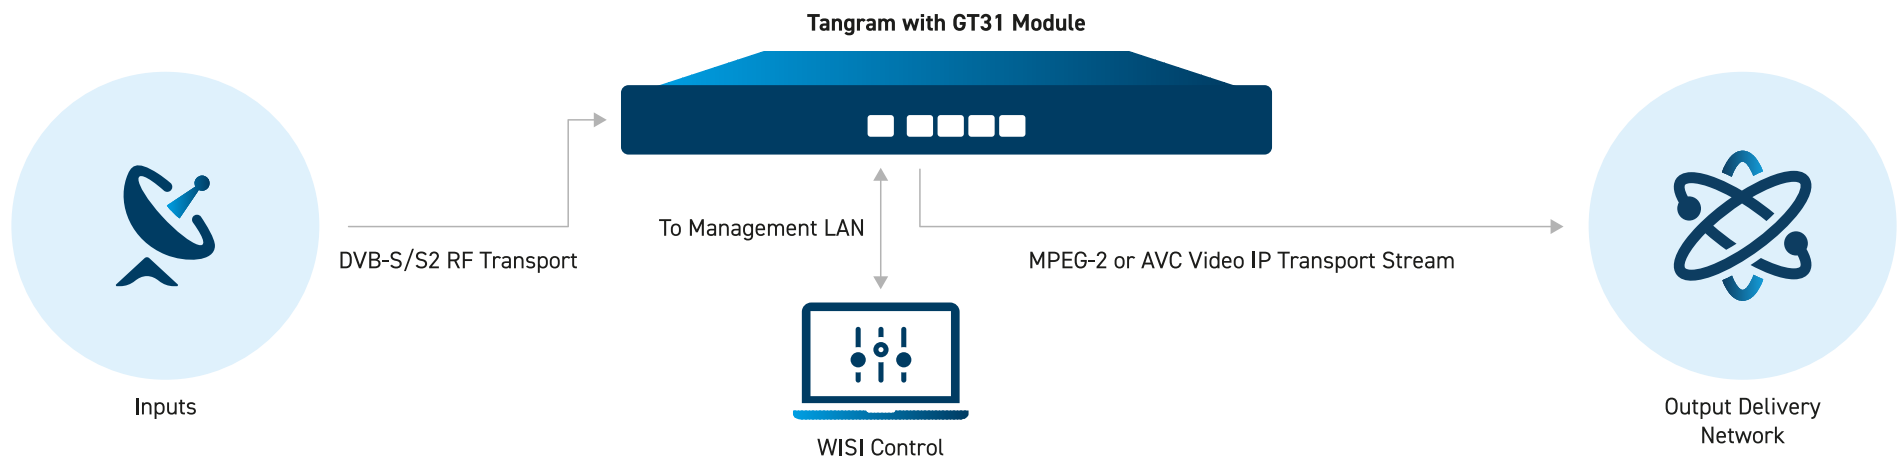

## High-Density Satellite Receiver

Up to 4 Satellite Source Inputs per Module • Support for MPEG-2 and MPEG-4 SPTS and MPTS • Demux or Passthrough

Looking for a Specific Solution?

[TALK TO OUR TECH EXPERTS >](#)