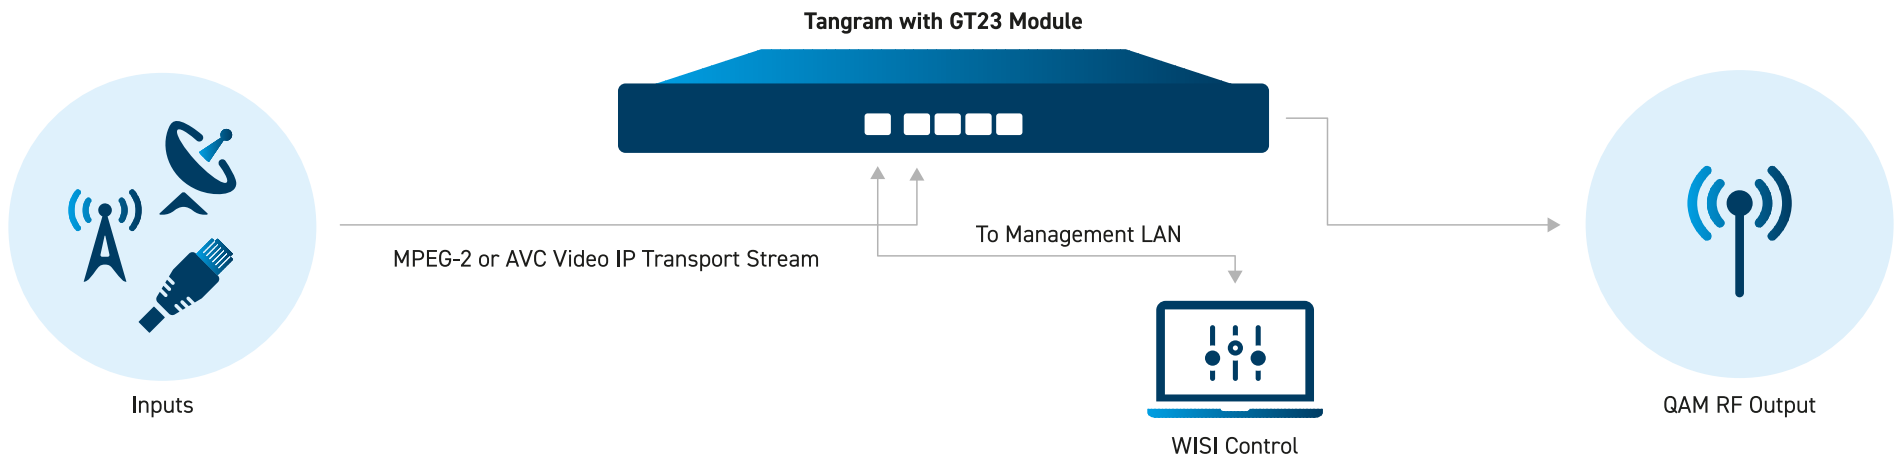

Easily Modulate Video Streams from IP to QAM

Up to 12 IP to QAM Channels per Module • Support for MPEG-2 and MPEG-4 SPTS and MPTS • EAS Support

Looking for a Specific Solution?

[TALK TO OUR TECH EXPERTS >](#)